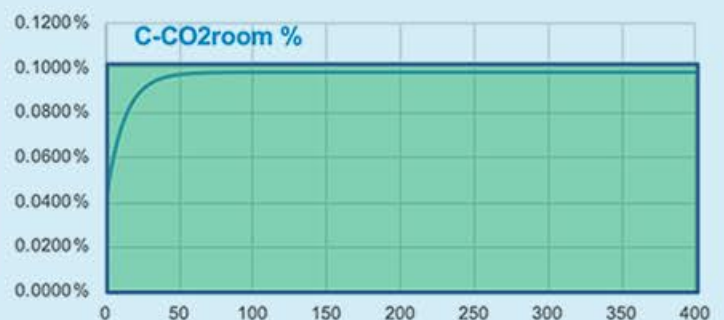

Safe CO₂ levels with Aerosphera Cabin