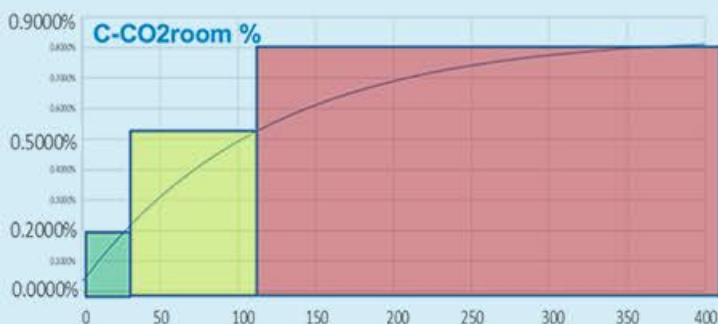

Sensing, treatment and adaptation of cabin environment

Driving in challenging conditions

During the long hours in the partially ventilated driver's cabin, CO₂ levels increase rapidly and often cause fatigue and reduces the driver's concentration. These can result in damages and life risking situations.

Normal CO₂ levels